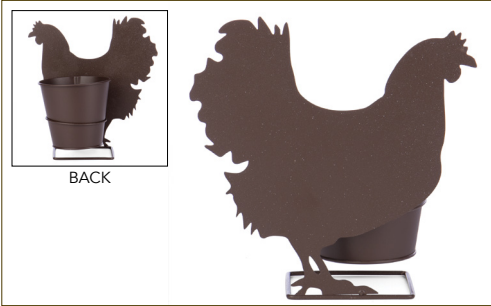

Item #: 84797
Description: Rd Metal Planter
Dimensions: Planter: 4.5 D 4.25 H
Overall: 8.5 L 5 W 8.75 H